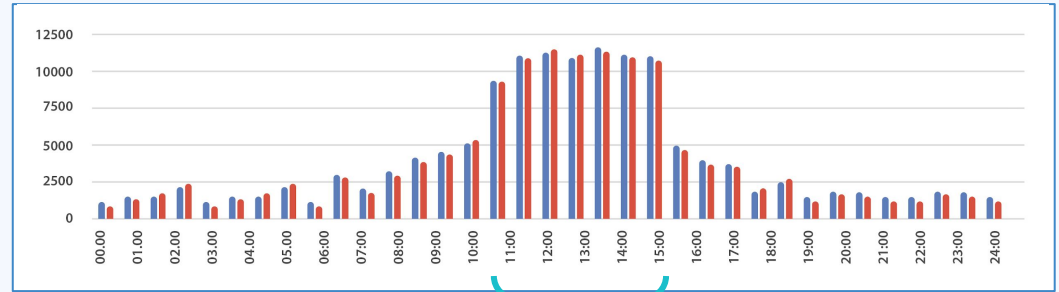

+47% Increase in Productivity

Year over Year Daily Activity

Average Start Time
8:32 AM

Average End Time
5:38 PM

Most productive hours

Most popular products, in order, based on average daily usage:

27 Chat Messages

39 minutes Phone Time

Year over Year Weekly Activity