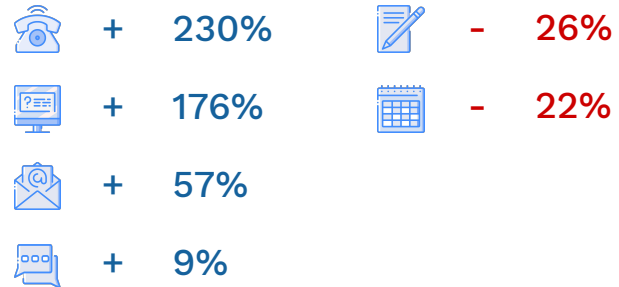

+47% Increase in Productivity